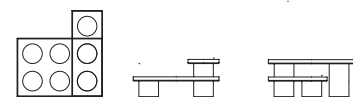

BLOK

24

BLOK
Coffe table

Design: Andrea Steidl
Material: Walnut or oak
Surface treatment: Lacquer or oil

Dimensions

W	D	H
83 cm	x 83 cm	x 36 cm

BLOK
Sofa

Design: Andrea Steidl
Material: Walnut or oak
Surface treatment: Lacquer or oil

Dimensions

W	D	H
270 cm	x 108 cm	x 75 cm
215 cm	x 108 cm	x 75 cm

In the Blok sofa and coffe table, the architectural sign is evident in the pure forms and simple silhouettes that recall the massive volumes of the "blokovi," residential neighborhoods of Belgrade in full Brutalist style. The seemingly suspended structure arises from the intersection of the horizontal planes of the seat and back, in which the wood is expressed through unexpected graphic signs, and the vertical volumes of the base that serve as supporting pillars of the entire composition. The rhythmic and rigid overlapping of the elements coexists with the softness of the upholstery, in a dualism that in the Serbian city is manifested by the different architectural souls that inhabit it.