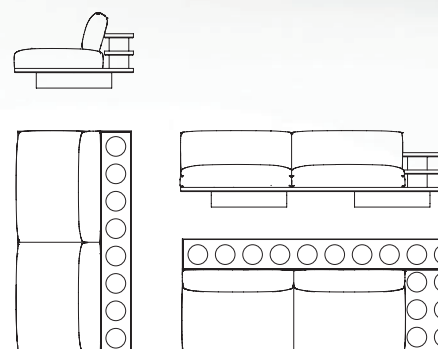

BLOK

24

BLOK
Coffe table

Design: Andrea Steidl
Material: Walnut or oak
Surface treatment: Lacquer or oil

Dimensions

W	D	H
83 cm	x 83 cm	x 36 cm

BLOK
Sofa

Design: Andrea Steidl
Material: Walnut or oak
Surface treatment: Lacquer or oil

Dimensions

W	D	H
270 cm	x 108 cm	x 75 cm
215 cm	x 108 cm	x 75 cm

In the Blok sofa and coffe table, the architectural sign is evident in the pure forms and simple silhouettes that recall the massive volumes of the "blokovi," residential neighborhoods of Belgrade in full Brutalist style. The seemingly suspended structure arises from the intersection of the horizontal planes of the seat and back, in which the wood is expressed through unexpected graphic signs, and the vertical volumes of the base that serve as supporting pillars of the entire composition. The rhythmic and rigid overlapping of the elements coexists with the softness of the upholstery, in a dualism that in the Serbian city is manifested by the different architectural souls that inhabit it.