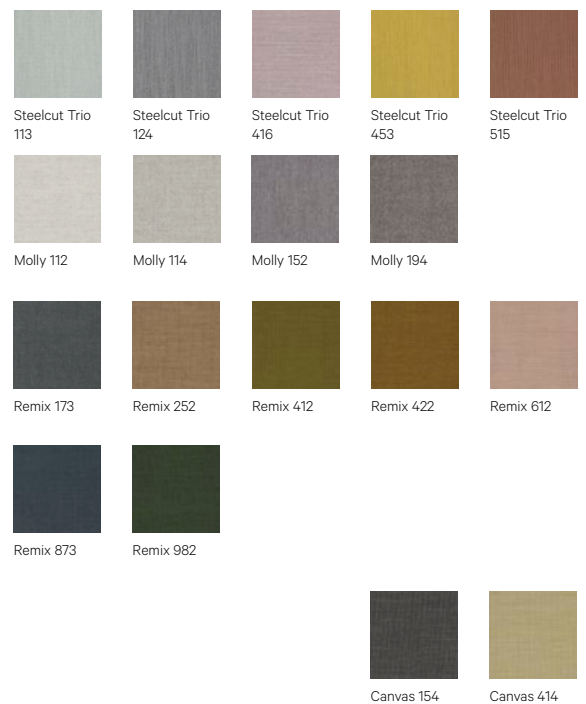

Fabrics by Kvadrat

G1: Remix | G2: Molly, Canvas | G3: Steelcut Trio