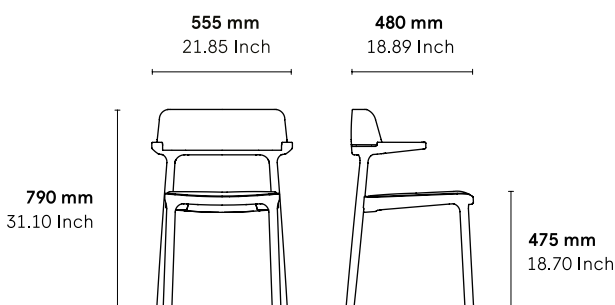

DIMENSIONS :

Non contractual document - modifiable without previous notice.