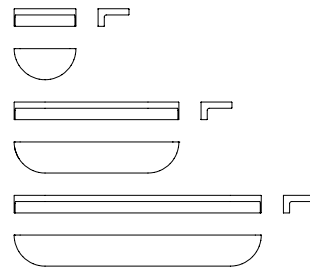

Burly shelf

Woak

Design: Matteo Fogale
Construction: Assembled
Material: Walnut or oak
Surface treatment: Oil
Packing unit: 1

W		D		H	Packing (cm)	Volume (m ³)	Weight (kg)	
30 cm	x	15 cm	x	8.5 cm	36 / 22 / 14	0.011	1	Package 1
80 cm	x	15 cm	x	8.5 cm	86 / 22 / 14	0.026	3	
120 cm	x	15 cm	x	8.5 cm	126 / 22 / 14	0.039	4	