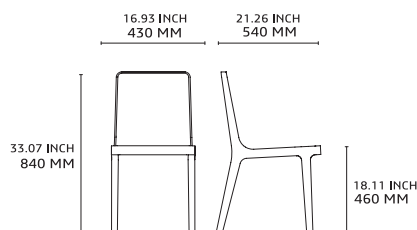

DIMENSIONS:

CATEGORY:

Chair

ENVIRONMENT:

Indoor

APLICATIONS:

- CHR
- Public
- Office

WEIGHT: 5,4 kg