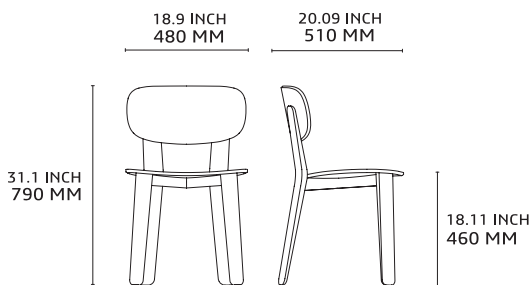

DIMENSIONS:

CATEGORY:

Chair

ENVIRONMENT:

Indoor

APLICATIONS:

- CHR
- Public
- Office

WEIGHT: 6,3 kg

SPARE PARTS:

Glides in polypropylene.

ACCESSORIES: No

PRODUIT ASSEMBLÉ: Yes

COM UPHOLSTERY:

Upon request and under alki's confirmation.

- Triku seat: COM 0,65 x 1,40 mts / 2 chairs
COL 5m² / 8 chairs
- Triku back + seat: COM 0,65 m x 1,40 m / chair
COL 5m² / 4 chairs