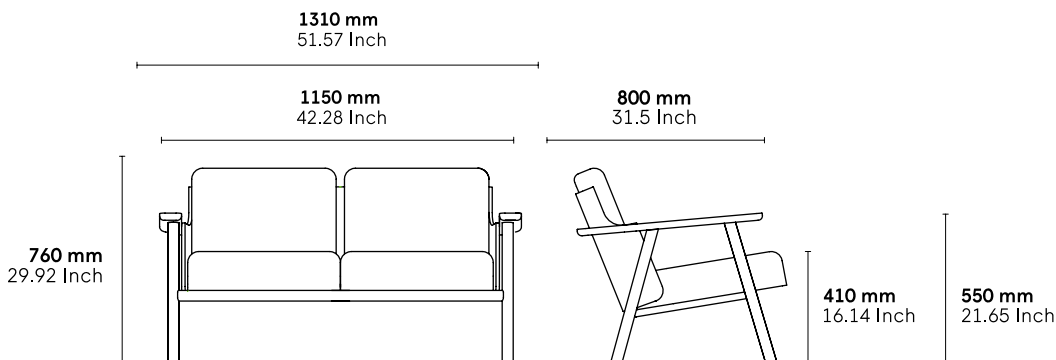

DIMENSIONS :

Non contractual document - modifiable without previous notice.