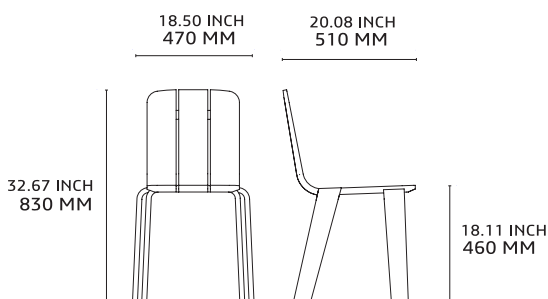

3D and DG files are available at alki.fr – images bank section.

DIMENSIONS:

CATEGORY:

Chair

ENVIRONMENT:

Indoor

APPLICATIONS:

— Public

WEIGHT: 6,6 kg

MATERIALS:

Seat and backrest in curved oak. Frame in oak plywood
Glides in polypropylene

Finishes

Wood

Natural Oak

Ash Grey Oak

Tourbe Oak