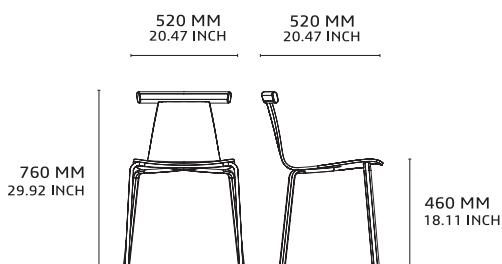

DIMENSIONS:

CATEGORY:

Chair

ENVIRONMENT:

Indoor

APPLICATIONS:

- CHR
- Public
- Office

WEIGHT: 7 kg