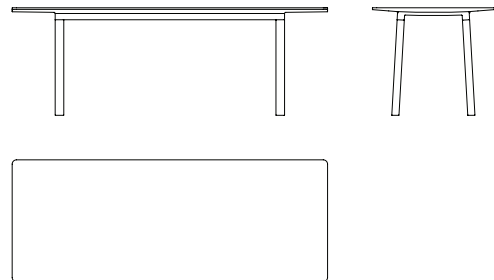

# Nervosa dining table

Woak

Design: Francesco Faccin  
Construction: Easy to assemble  
Material: Walnut or oak  
Surface treatment: Lacquer or oil  
Packing unit: 1

W		D		H	Packing (cm)	Volume (m <sup>3</sup> )	Weight (kg)	
180 cm	x	85 cm	x	75 cm	185 / 90 / 15	0.250	60	Package 1
200 cm	x	85 cm	x	75 cm	205 / 90 / 15	0.277	65	
220 cm	x	85 cm	x	75 cm	225 / 90 / 15	0.304	70	
240 cm	x	90 cm	x	75 cm	245 / 95 / 15	0.349	80	