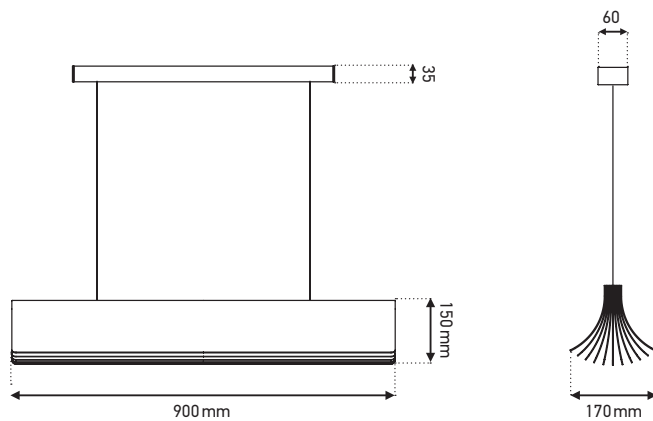

Dimmable TRIAC
 Câble de 3 m | 3 m cable

Dimensions: 600x150x170 mm

RESPIRO PENDANT 2

LED INTEGRATED – 2700K – 34W

CL I – 230V – IP20

Dimmable TRIAC
 Câble de 3 m | 3 m cable

Dimensions: 900x150x170 mm

Matériaux | Materials

Corps: aluminium anodisé, verre
Body: anodized aluminium, glass

Finitions | Finishes**RESPIRO PENDANT 3**

LED INTEGRATED – 2700K – 45W

CL I – 230V – IP20

Dimmable TRIAC
Câble de 3 m | 3 m cable

Dimensions: 1200x150x170 mm