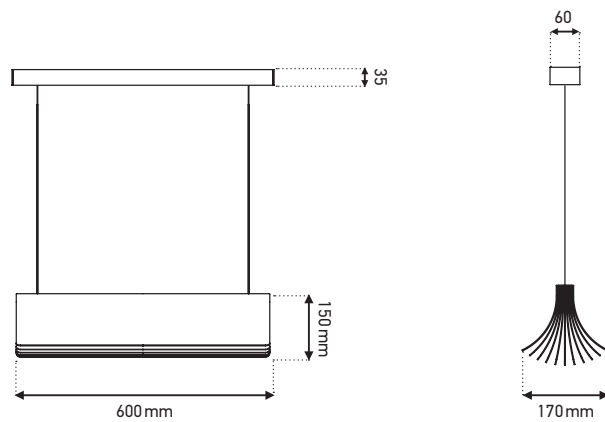

Dimmable TRIAC
 Câble de 3 m | 3 m cable

Dimensions: 600x150x170 mm

RESPIRO PENDANT 2

LED INTEGRATED – 2700K – 34W

CL I – 230V – IP20

Dimmable TRIAC
 Câble de 3 m | 3 m cable

Dimensions: 900x150x170 mm

Matériaux | Materials

Corps: aluminium anodisé, verre
Body: anodized aluminium, glass

Finitions | Finishes**RESPIRO PENDANT 3**

LED INTEGRATED – 2700K – 45W

CL I – 230V – IP20

Dimmable TRIAC
Câble de 3 m | 3 m cable

Dimensions: 1200x150x170 mm