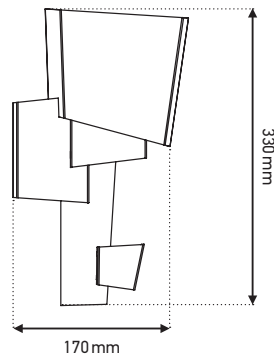

COLLECTION D'ÉRIC DE DORMAEL

APPLIQUES | WALL LAMPS

Matériaux | Materials

Corps: laiton vernis brossé

Body: natural varnished brass

MAP 1

LED INTEGRATED – 2700K – 10W

CL I – IP20

Non Dimmable

Dimensions: 330 x 170 x 70 mm

MAP 2

LED INTEGRATED – 2700K – 10W

CL I – IP20

Non Dimmable

Dimensions: 185 x 390 x 95 mm